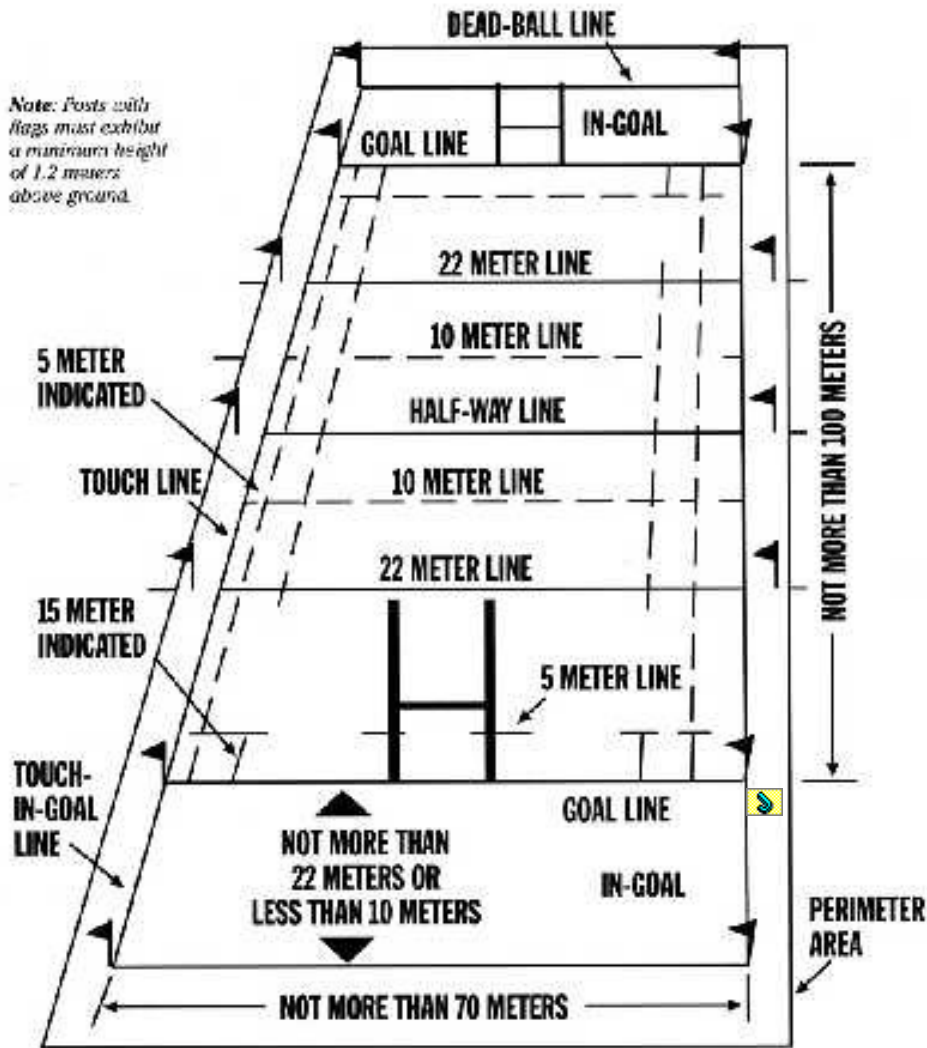

RUGBY PITCH DIMENSIONS

Below are the dimensions of a rugby union pitch and rugby union goal posts as required by the International Rugby Board. There is some latitude with the length and width of a rugby pitch. The 22 meter area must be preserved but some variation in the depth of the try zone and the distance from the 22 to halfway line is within the law.

Note: Posts with flags must exhibit a minimum height of 1.2 meters above ground.

5.6 meters=18'4"

3 meters=9'10"