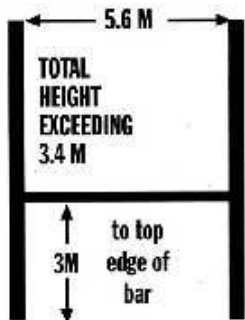

RUGBY PITCH DIMENSIONS

Below are the dimensions of a rugby union pitch and rugby union goal posts as required by the International Rugby Board. There is some latitude with the length and width of a rugby pitch. The 22 meter area must be preserved but some variation in the depth of the try zone and the distance from the 22 to halfway line is within the law.

Note: Posts with flags must exhibit a minimum height of 1.2 meters above ground.

5.6 meters=18'4"

3 meters=9'10"